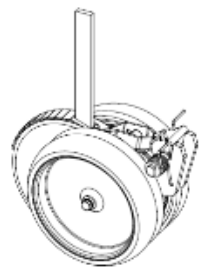

ADDITIONAL OPTIONS:

- Dual Finger Wheels
- Dual Press Wheels
- Double Disc Opener
- Dual Closing Wheel

Simplicity
AUSTRALIA

www.simplicityaus.com.au

FIND US ON FACEBOOK